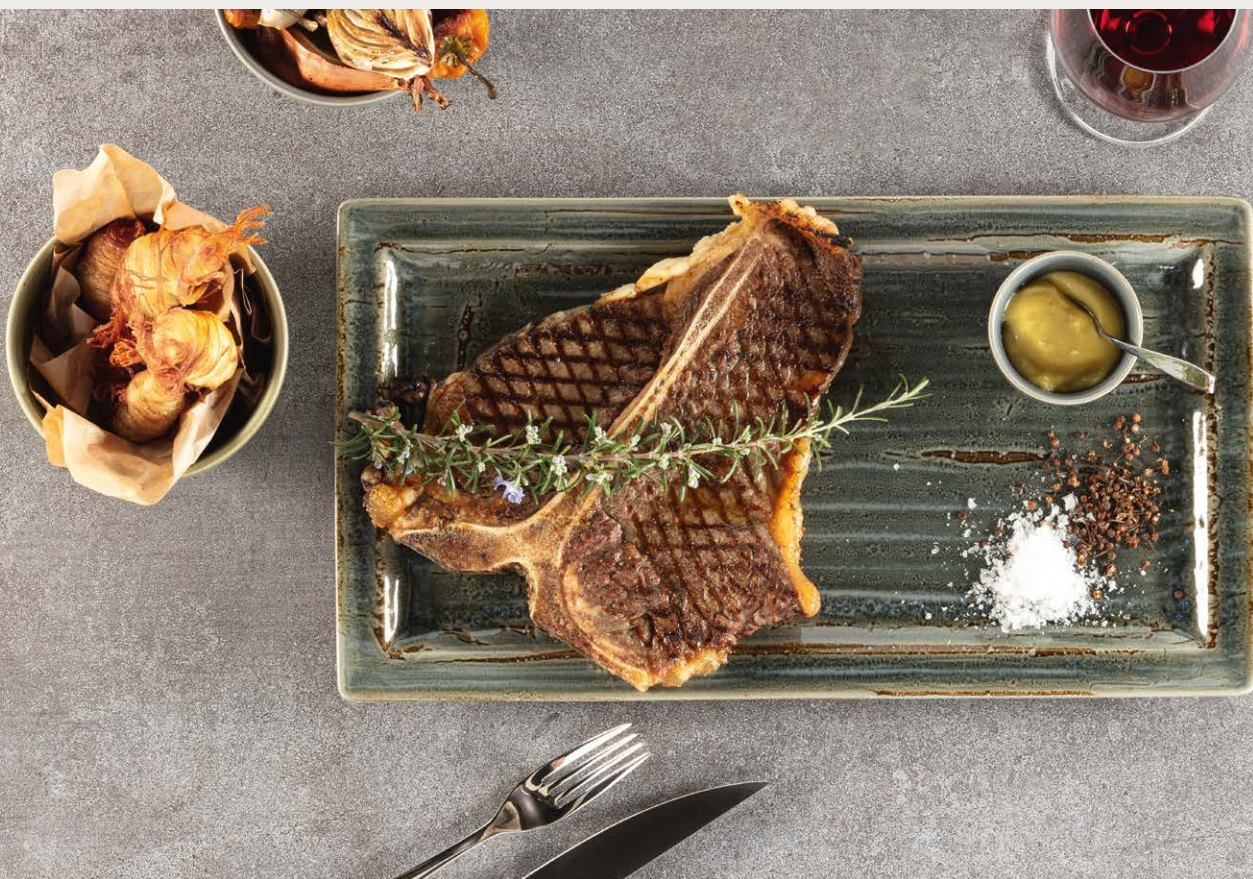

SPOT

RECTANGULAR PLATE

Teller rechteckig - Assiette rectangulaire - Plato rectangular - Piatto rettangolare

5 YEARS
ANTI-CHIP
GUARANTEE

L 33.8 cm / W 18.3 cm / Ht. 2.4 cm
L 13 1/3" / W 7 1/5" / Ht. 1"

6

L 32.5 cm / W 17.5 cm
L 12 4/5" / W 6 8/9"

SEMEDRG33

SPTEDRG33

SGREDRG33

SJDEDRG33

SSREDRG33

BOWL

Schale - Bol - Bol - Coppetta

5 YEARS
ANTI-CHIP
GUARANTEE

Ø 16 cm / Ht. 6.5 cm / Cont. 58 cl
Ø 6 2/7" / Ht. 2 5/9" / Cont. 19 3/5 oz

12

SEMNNRB16

SPTNNRB16

SGRNNRB16

SJDNNRB16

SSRNNRB16

Ø 12 cm / Ht. 5.5 cm / Cont. 27 cl
Ø 4 5/7" / Ht. 2 1/6" / Cont. 9 1/8 oz

12

SEMNNBW12

SPTNNBW12

SGRNNBW12

SJDNNBW12

SSRNNBW12

Ø 10.5 cm / Ht. 4.5 cm / Cont. 16 cl
Ø 4 1/7" / Ht. 1 7/9" / Cont. 5 2/5 oz

12

SEMNNBW10

SPTNNBW10

SGRNNBW10

SJDNNBW10

SSRNNBW10